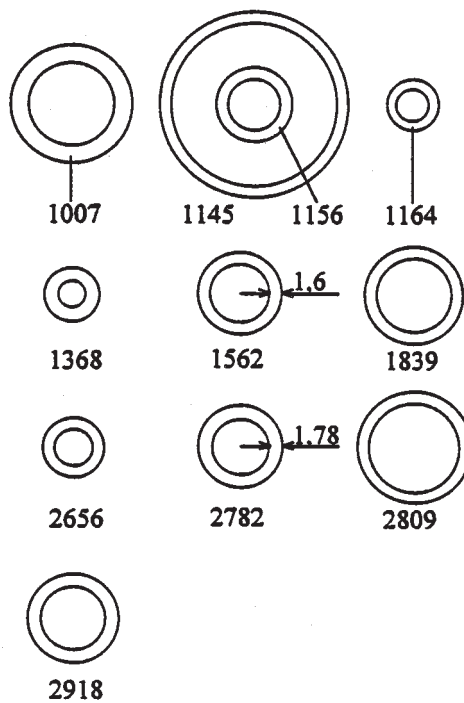

**Service kit No 3422
for breathing regulator CYKLON 5000 No 2950**

No	pcs	
1167	1	Locking strap
1162	1	Rubber plate
1189	1	Diaphragm
1377	1	Cup-type filter
2803	1	Valve seat
2822	1	Washer
1007	1	O-ring
1145	2	"
1156	2	"
1164	1	"
1368	1	"
1562	1	"
1839	1	"
2656	2	"
2782	5	"
2809	1	"
2918	1	"