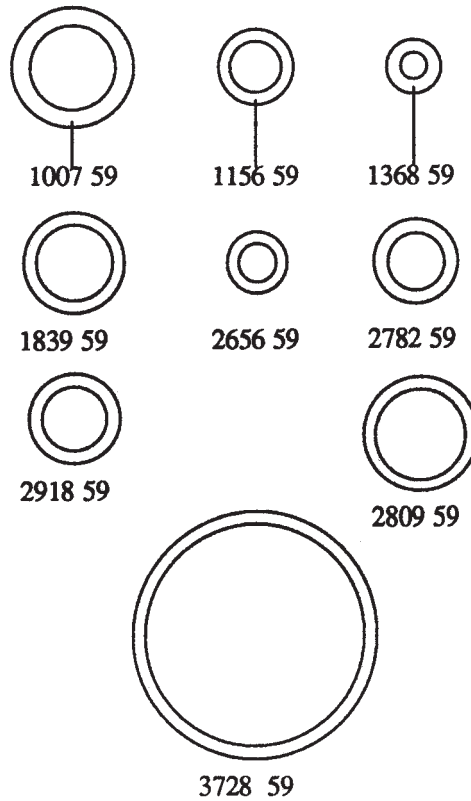

Service kit No 3872
for first stage No 3720, 3790 and 3880 with O-rings of Viton

No	pcs	
3724	1	Diaphragm
1377	1	Cup-type filter
2803	1	Valve seat
2822	1	Washer
3726	1	Valve sealing
1007 59	1	O-ring
1156 59	1	"
1368 59	1	"
1839 59	1	"
2656 59	1	"
2782 59	4	"
2809 56	1	" *
2918 59	2	"
3728 59	1	"

* Only for first stage No 3790