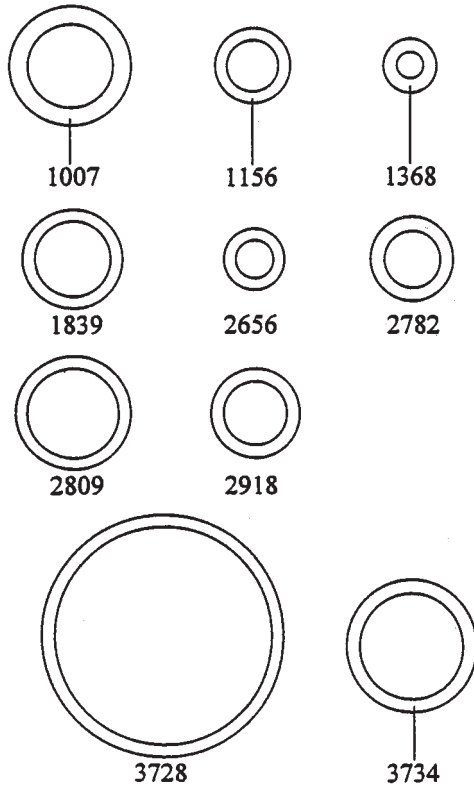

*Only for first stage No 3790 (Jetstream)