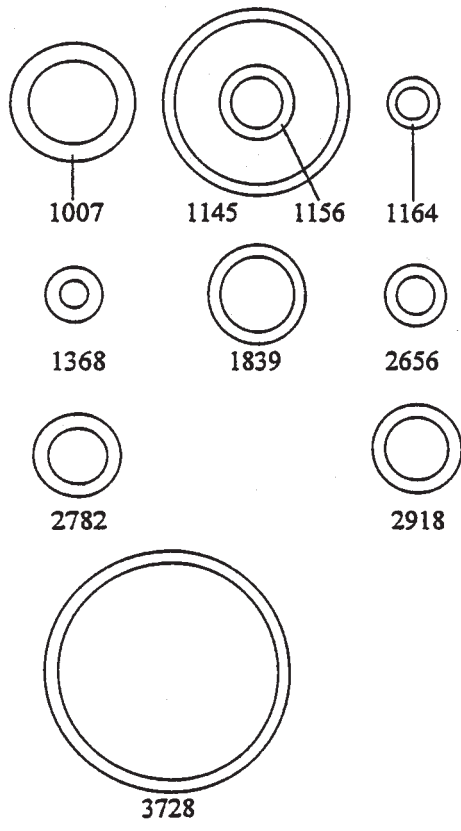

**Service kit No 3825
for breathing regulator CYKLON 5000 No 3950**

No	pcs	
1167	1	Locking strap
1162	1	Rubber plate
3724	1	Diaphragm
1377	1	Cup-type filter
2803	1	Valve seat
2822	1	Washer
3726	1	Valve sealing
1007	1	O-ring
1145	2	"
1156	2	"
1164	1	"
1368	1	"
3728	1	"
1839	1	"
2656	1	"
2782	4	"
2918	2	"