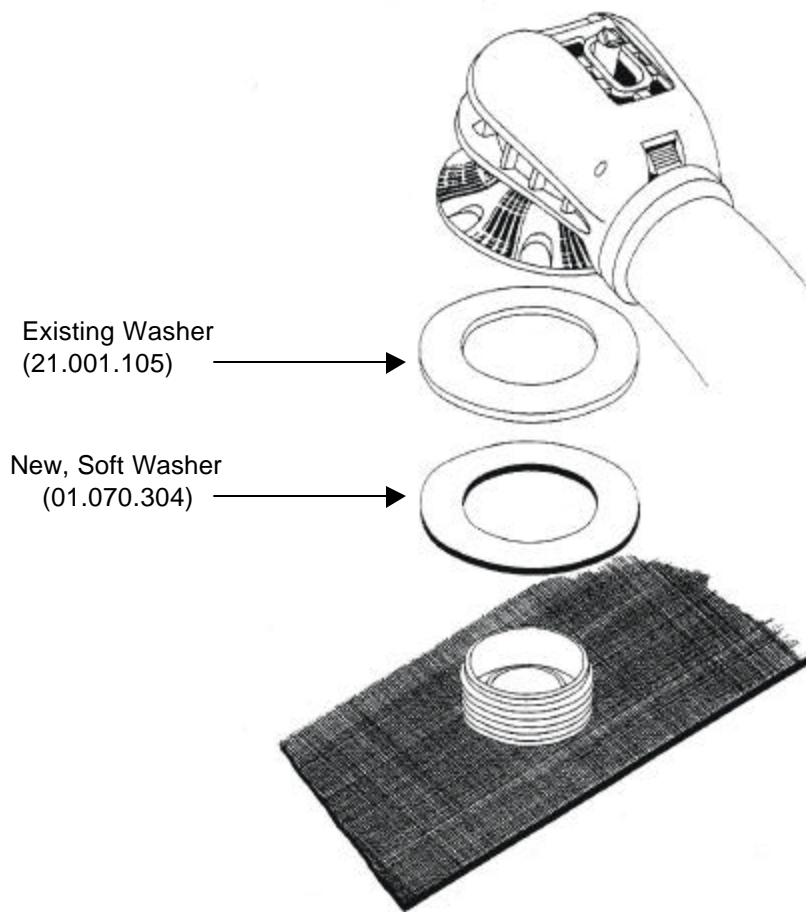

### **Washer addition in Pre-2000 Accent BCs**

Page 1 of 1

SCUBAPRO has added a soft washer (01.070.304) to the existing washer (21.001.105) in all Accent NT Jackets, 2000 and later. Please order this soft washer from the Technical Service Department (at no charge) and add them to all pre-2000 Accent NT Jackets as indicated in below drawing. This washer should be added to all that you have in stock, or that you have in for service.

Description	Part Number
Washer, Soft	01.070.304

*If you have any additional questions, please contact:*

**SCUBAPRO Technical Services**  
**1-800-382-2211**